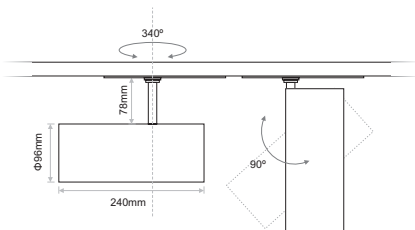

- Riena series of indoor tracklights consists of three models. Riena X is the largest model.
- Adjustable 340° on the horizontal plane & 90° on the vertical plane.
- Available in White or Black Colour
- Available accessories: antiglare ring and barn door.
- L90/B10 50.000h
- 3 SDCM

LIGHTSOURCE BY
bridgelux

Model (LED Power)	CCT*	CR180 LED Source	CR190 LED Source	Beam Angle	Type	Colour	Dimming Option	Accessories
		80 (80)	90 (90)					
RIENA X 24.6W <i>(RIENA X25)</i>	2700K (27B)	3380lm	2780lm	18° (18)	Adjustable (AD)	White (WH) Black (BL)	Non-Dimmable (ND) DALI Phase Cut (Trailing Edge Dimmer) Local Dimming (LD)	Standard (00)
	3000K (30B)	3590lm	2910lm	25° (25)				Antiglare Ring Black (01)
	4000K (40B)	3690lm	3080lm	34° (34)				Antiglare Ring White (02)
	5700K (57B)	3590lm	-					Barn Door Black (03) Barn Door White (04)
RIENA X 31.6W <i>(RIENA X32)</i>	2700K (27B)	4340lm	3580lm					
	3000K (30B)	4610lm	3740lm					
	4000K (40B)	4750lm	3960lm					
	5700K (57B)	4610lm	-					

* Available in 3500K, 5000K, and 6500K upon request.

Ordering Code Example: *RIENA X25-40B-80-34-AD-WH-PC-04*