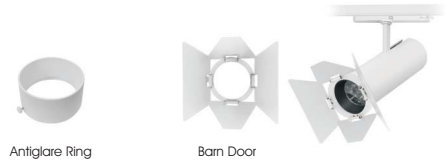

- Riena series of indoor tracklights consists of three models. Riena X is the largest model.
- Adjustable 340° on the horizontal plane & 90° on the vertical plane.
- Available in White or Black Colour
- Available accessories: antiglare ring and barn door.
- L90/B10 50.000h
- 3 SDCM

LIGHTSOURCE BY
bridgelux

Model (LED Power)	CCT*	CR180 LED Source	CR190 LED Source	Beam Angle	Type	Colour	Dimming Option	Accessories
		80 (80)	90 (90)					
RIENA X 24.6W <i>(RIENA X25)</i>	2700K (27B)	3380lm	2780lm	18° (18)	Adjustable (AD)	White (WH) Black (BL)	Non-Dimmable (ND) DALI Phase Cut (Trailing Edge Dimmer) Local Dimming (LD)	Standard (00)
	3000K (30B)	3590lm	2910lm	25° (25)				Antiglare Ring Black (01)
	4000K (40B)	3690lm	3080lm	34° (34)				Antiglare Ring White (02)
	5700K (57B)	3590lm	-					Barn Door Black (03) Barn Door White (04)
RIENA X 31.6W <i>(RIENA X32)</i>	2700K (27B)	4340lm	3580lm					
	3000K (30B)	4610lm	3740lm					
	4000K (40B)	4750lm	3960lm					
	5700K (57B)	4610lm	-					

* Available in 3500K, 5000K, and 6500K upon request.

Ordering Code Example: *RIENA X25-40B-80-34-AD-WH-PC-04*